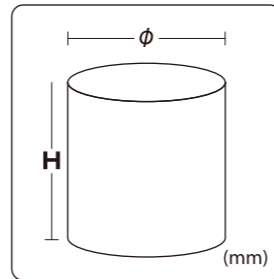

* The **g** designation indicates the amount of coffee beans.

MOQ : Minimum Order Quantity